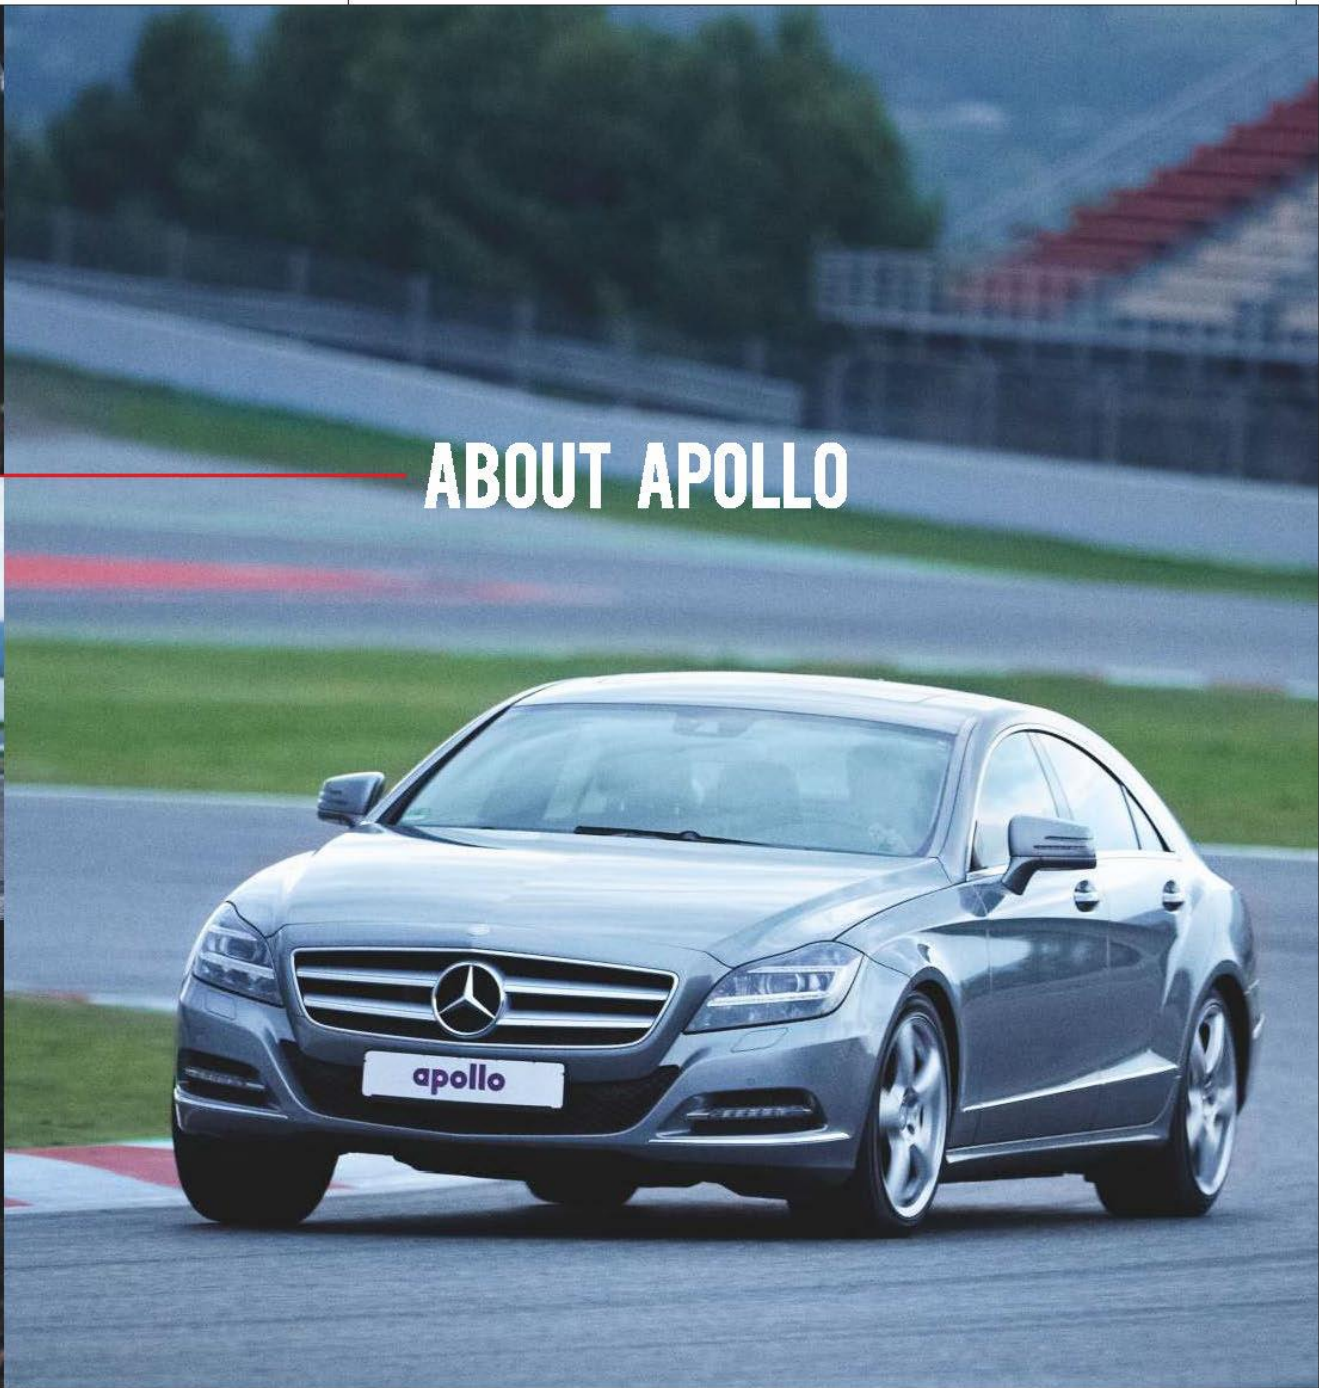

ABOUT APOLLO