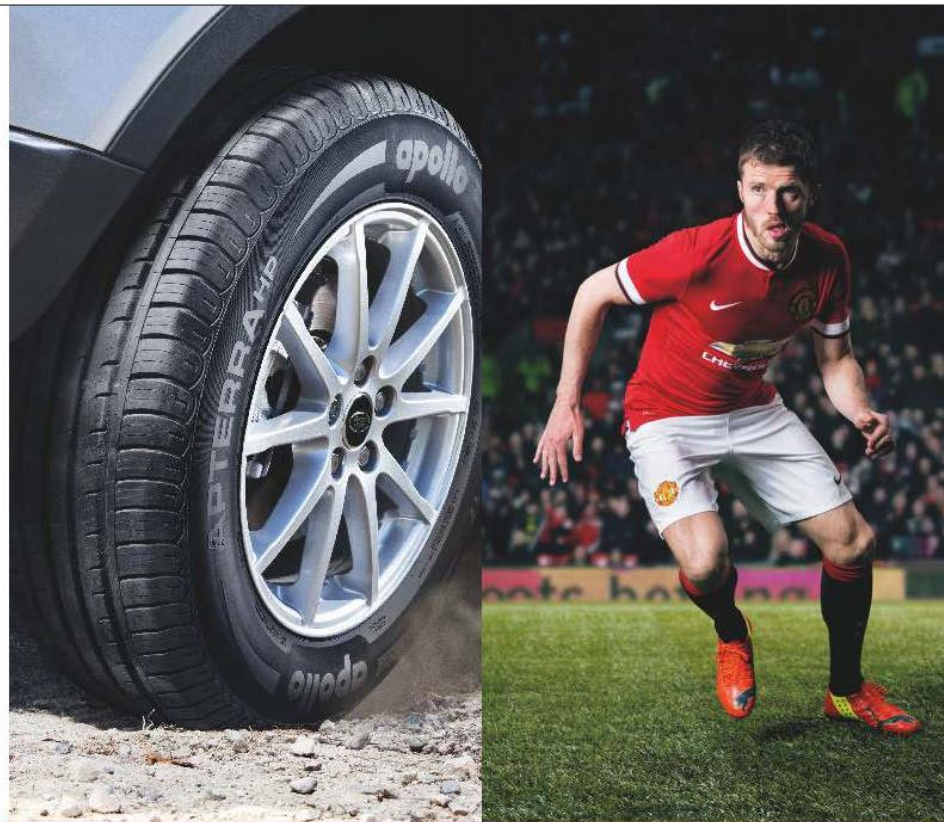

APOLLO APTERRA HP

ON ROAD, HIGH PERFORMANCE

- H & V rated, 16-18 inch tyres
- Superior handling and cornering at higher speed
- Precise steering response and directional stability
- Enhanced wet handling and braking
- Super silent tyre

AVAILABLE SIZES

SW	AR	RIM SIZE	LOAD INDEX		SR	TT
			STANDARD	EXTRA LOAD		
215	85	R16	98		H	TL
215	70	R16	100		H	TL
235	70	R16	105		H	TL
235	70	R16	108		H	TL
225	60	R17	98		H	TL
235	85	R17		108	V	TL
235	80	R16		107	V	TL
245	80	R18	105		H	T
255	55	R18		108	V	TL

APOLLO APTERRA HL

ON ROAD, SUPER SILENT

- H speed rated, 16 inch tyres
- Unique asymmetric tread pattern for wet and dry performance
- Excellent directional stability
- Good steering response
- Exceptionally low noise level for a comfortable ride

AVAILABLE SIZE

SW	AR	RIM SIZE	LOAD INDEX	SR	TT
225	85	R16	98	H	TL
225	70	R16	100	H	TL
225	65	R17	104	H	TL

apollo