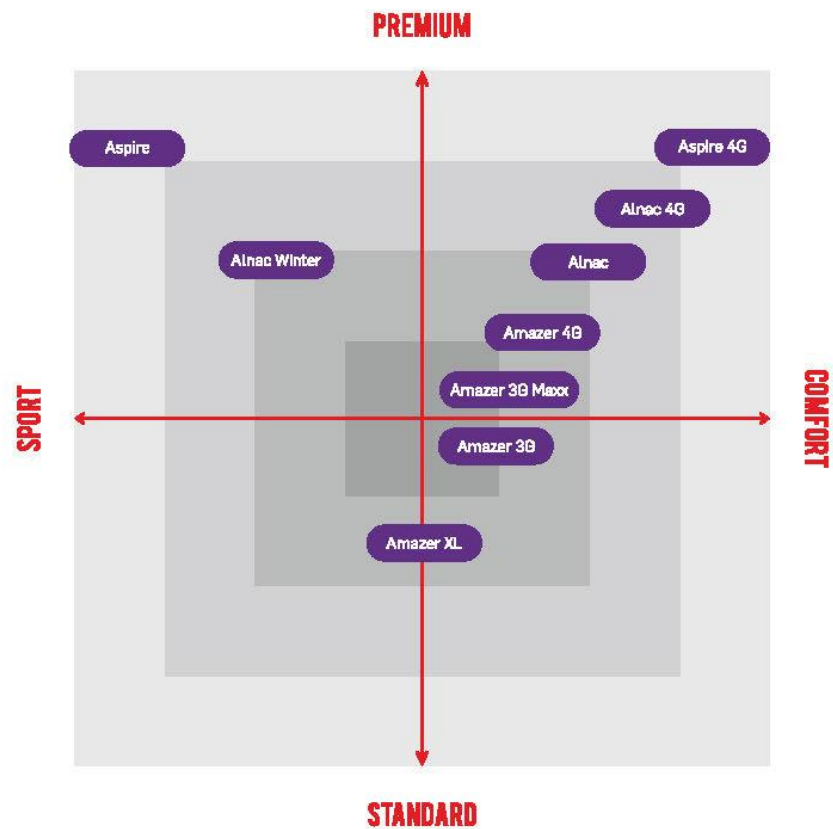

apollo

PASSENGER CAR TYRE SEGMENT

APOLLO ASPIRE 4G

ULTRA HIGH PERFORMANCE

- W & Y speed rated, 16-19 inch tyres
- For premium and luxury segment
- Excellent control and handling on dry road surface conditions
- Excellent grip and stability on wet road
- Low noise
- Excellent cornering