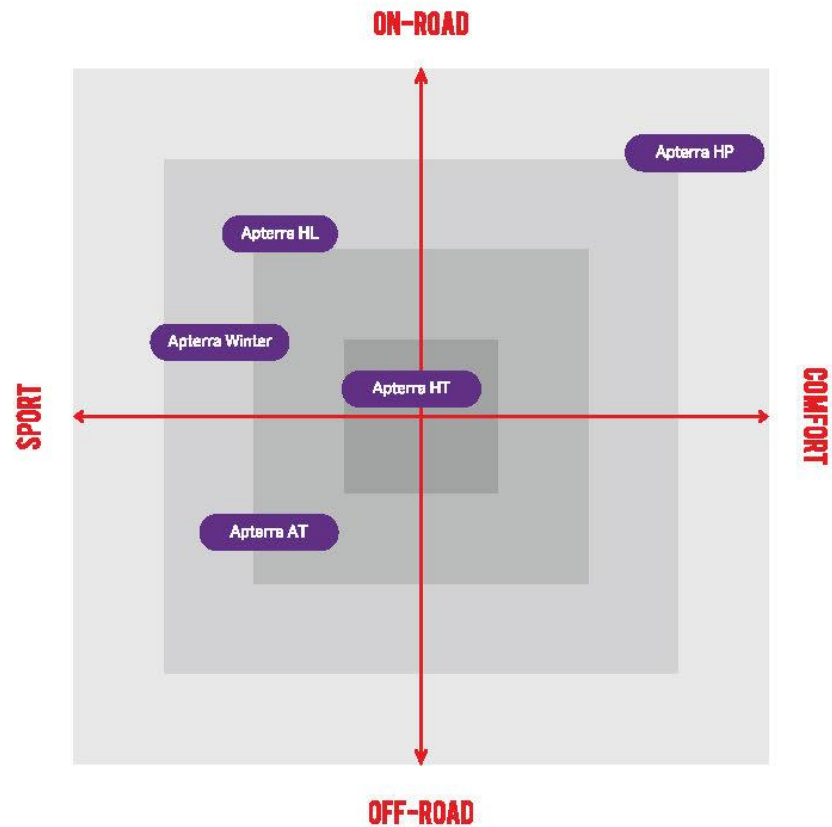

*Available as Quantum

**ENDURANCE.
THERE ARE NO
SHORTCUTS.**

apollo

SUV TYRE SEGMENT

APOLLO APTERRA HP

ON ROAD, HIGH PERFORMANCE

- H & V rated, 16-18 inch tyres
- Superior handling and cornering at higher speed
- Precise steering response and directional stability
- Enhanced wet handling and braking
- Super silent tyre