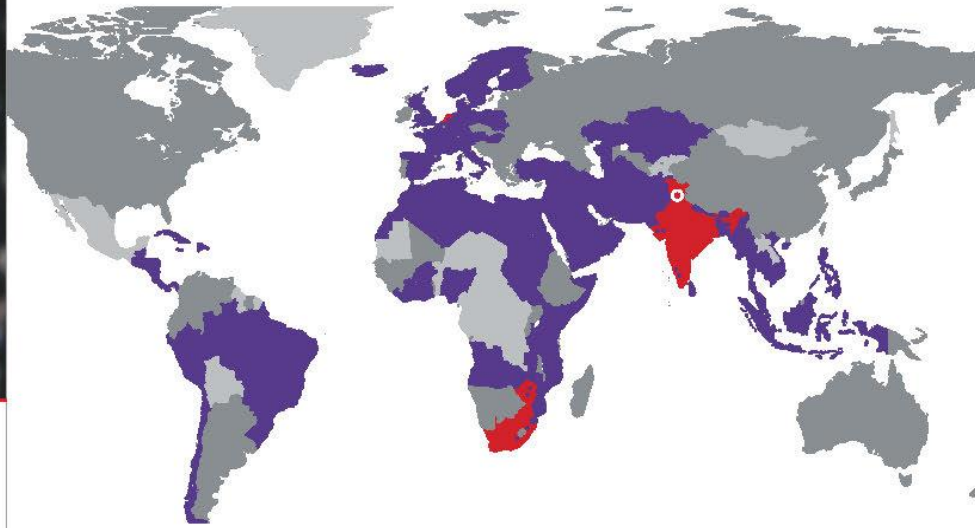

SUV TYRE SEGMENT

Apollo Apterra HP	22
Apollo Apterra HL	23
Apollo Apterra HT	24
Apollo Apterra AT	25
Apollo Apterra Winter	26

APOLLO AT A GLANCE

A NEW WORLD. A NEW GLOBAL BRAND.

We are Apollo, one of the fastest growing tyre brands globally. Today, our worldwide family includes Apollo Tyres in India, Vredestein in Europe and exports to over 118 countries. We are 38 years young, ambitious and love challenges - be it from today's demanding auto majors, the global tyre brands we compete with, or from equally uncompromising car owners. Because every little thing we do works to ensure that you drive home safe everyday, without a worry.